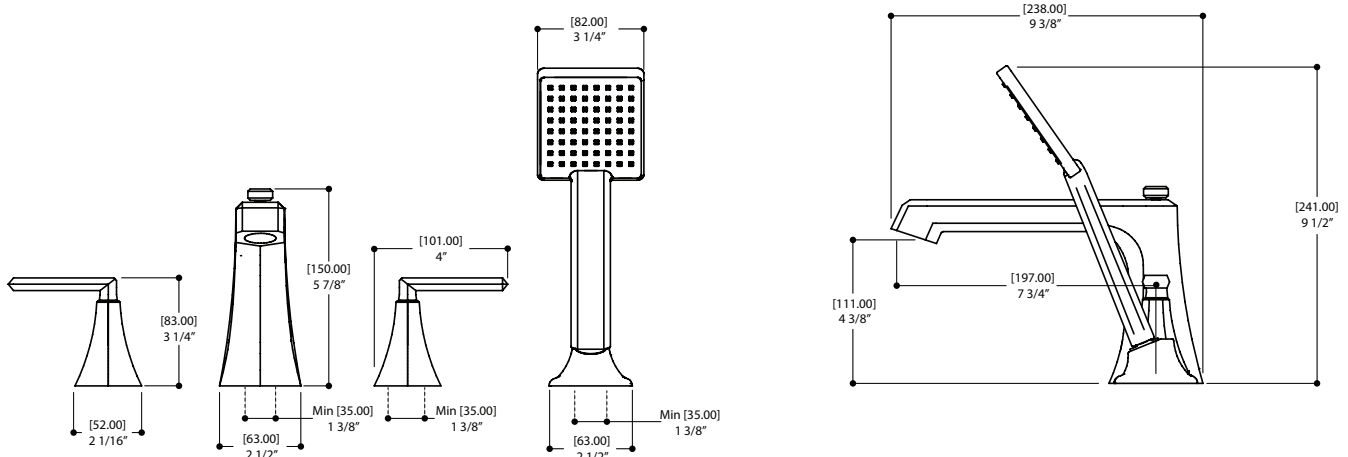

### FEATURES

- Solid brass construction
- Aerated water flow
- Single spray 7" handshower
- 5' double-helix hidden hose
- Pull-button diverter at the back of spout
- Ceramic cartridge
- 1/2" connection

### SPECS AT LARGE

Total spout projection: 9 3/8"	Flow rate tub filler: 10 gpm (38 L/m)
CC spout projection: 7 3/4"	Flow rate handshower: 1.5 gpm (5.7 L/m)
Total faucet height: 5 7/8"	Mounting hole: 1 3/8"
Total handshower height: 9 1/2"	Counter depth: 1 3/8"