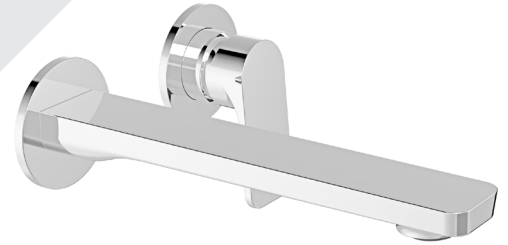

STYLE × FONCTION

Description

- Robinet de lavabo mural sans plaque, renvoi non inclus
- Aérateur orientable
- *Wall-mounted lavatory faucet without plate, drain not included*
- *Adjustable aerator*

Cartouche / Cartridge

- CAR-1025-09

Finis disponibles / Available finishes

- CC: Chrome / *Chrome*
- NN: Nickel brossé / *Brushed Nickel*
- KK: Noir mat / *Matte Black*
- KM: Noir titane / *Black titanium*
- **: Fini spécial / *Special finish*
- GG: Or / *Gold*