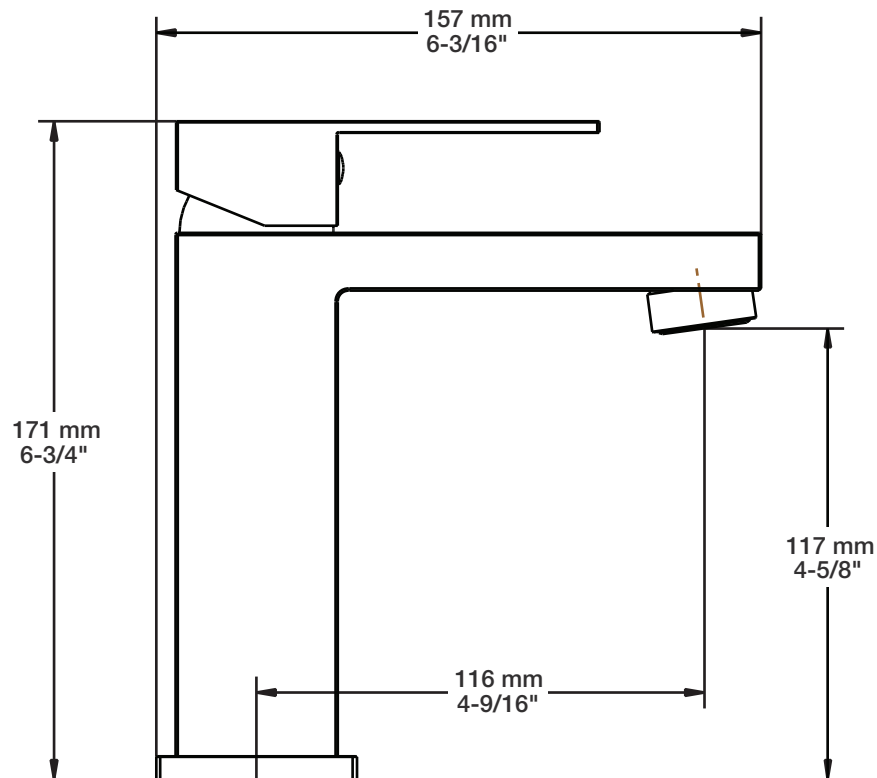

BARiL

Fiche Technique / Spec Sheet

B05-1010-1PL-xx

STYLE × FONCTION

Description

- Robinet de lavabo monotrou, renvoi inclus
- Aérateur orientable
- Single hole lavatory faucet, drain included
- Adjustable aerator

Cartouche / Cartridge

- CAR-1031-49

Finis disponibles / Available finishes

- CC: Chrome / Chrome
- NN: Nickel brossé / Brushed Nickel
- KK: Noir mat / Matte Black
- **: Fini spécial / Special finish
- GG: Or / Gold

Débit / Flow rate (pour option écologiques / for eco friendly options)

B05-1010-1PL-xx	B05-1010-1PL-xx-120	B05-1010-1PL-xx-100	B05-1010-1PL-xx-050
- 5,7 l/min - 60 psi - 1.5 gpm - 60 psi	- 4,5 l/min - 60 psi - 1.2 gpm - 60 psi	- 3,7 l/min - 60 psi - 1.0 gpm - 60 psi	- 1,9 l/min - 60 psi - 0.5 gpm - 60 psi