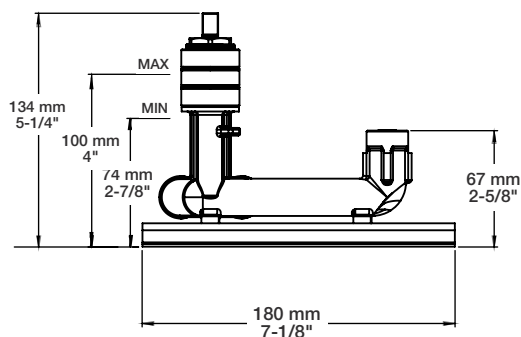

Inclus / Included

ROU-8100-04-B