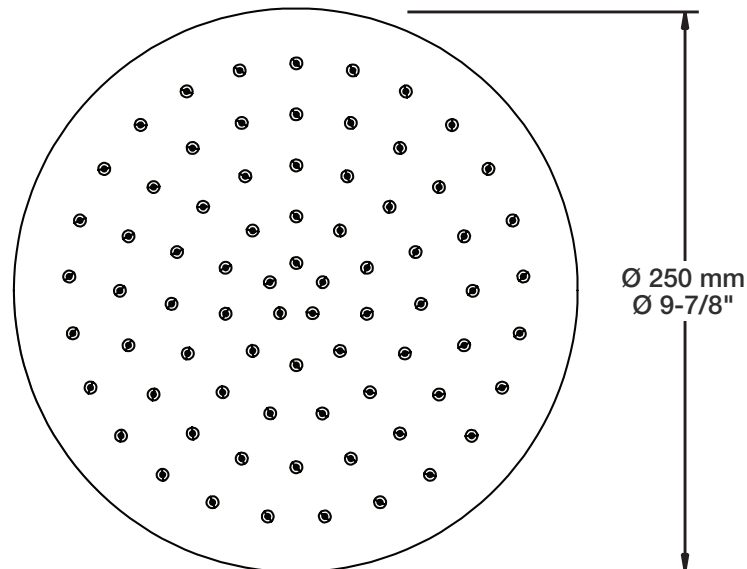

STYLE × FONCTION

Description

- Tête de douche carrée 10" anti-calcaire
- Tête mince en acier inoxydable poli
- Square 10" anti-limestone shower head
- Polished stainless steel thin shower head

Finis disponibles / Available finishes

- CC: Chrome / Chrome

Débit / Flow rate (pour option écologiques / for eco friendly options)

TET-1013-01-xx	TET-1013-01-xx-150	TET-1013-01-xx-175
- 7,6 l/min - 60 psi - 2.00 gpm - 60 psi	- 6,6 l/min - 60 psi - 1.75 gpm - 60 psi	- 5,7 l/min - 60 psi - 1.50 gpm - 60 psi