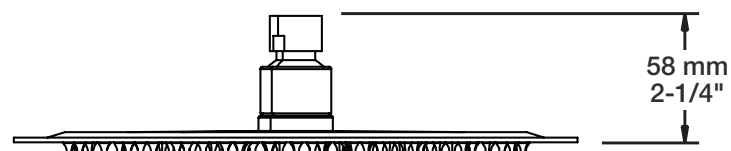

STYLE × FONCTION

Description

- Tête de douche carrée 10" anti-calcaire
- Tête mince en acier inoxydable poli
- Square 10" anti-limestone shower head
- Polished stainless steel thin shower head

Finis disponibles / Available finishes

- CC: Chrome / Chrome

Débit / Flow rate (pour option écologiques / for eco friendly options)

TET-1013-01-xx	TET-1013-01-xx-150	TET-1013-01-xx-175
- 7,6 l/min - 60 psi - 2.00 gpm - 60 psi	- 6,6 l/min - 60 psi - 1.75 gpm - 60 psi	- 5,7 l/min - 60 psi - 1.50 gpm - 60 psi