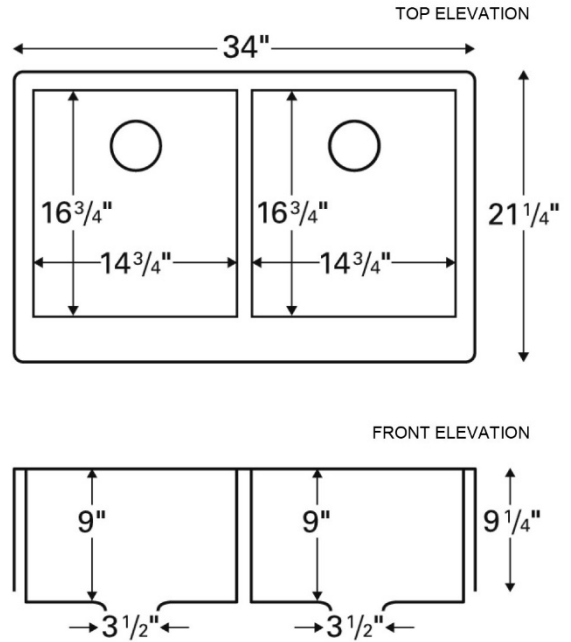

**Virtuo Granite Farmhouse/Apron Double Bowl Kitchen Sink**  
**B355 - B357 - B359**

Colour Finish	Model No.	Description
Ultra White	B355	<ul style="list-style-type: none"> <li>• Double equal bowl apron front/farmhouse kitchen sink.</li> <li>• Designed to install in a 34" or wider farmhouse sink base cabinet.</li> <li>• Made of 80% quartz and acrylic resin.</li> <li>• Designed for undermount installation in solid surface, granite, and quartz countertops.</li> <li>• Outside dimensions: 34" x 21-1/4" x 9-1/4".</li> <li>• Apron height: 9-1/4"</li> <li>• Inside bowl dimensions:                      Left bowl - 14-3/4" x 16-3/4" x 9"                      Right bowl - 14-3/4" x 16-3/4" x 9"</li> <li>• Waste opening: 3-1/2".</li> <li>• Sink bowl surface has a matte finish.</li> <li>• Basket strainers shown are included with sink.</li> <li>• cUPC Certified</li> </ul>
Slate Grey	B357	
Pearl Black	B359	