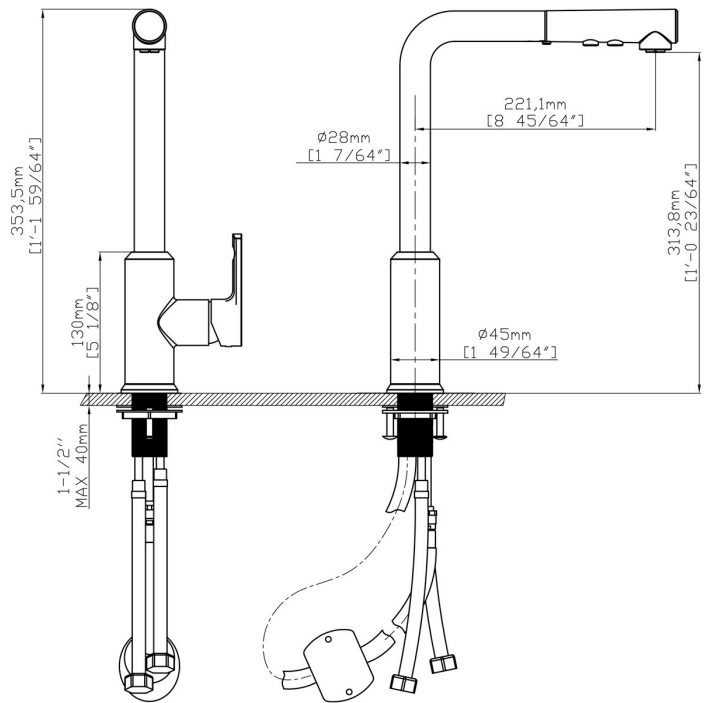

Salina Kitchen Pull-Out Faucet- Brushed Nickel-Chrome-Matte Black

**Colour Finish**

- Brushed nickel
- Chrome
- Matte black

**Model No.**

Salina

**Description**

- Brass construction
- Flexible supply lines
- Includes Red/Blue indicators

**FLOW**

- Water usage is limited to these maximum flow rates as indicated by the corresponding product markings
- North America: 1.8 gpm max (6.8L/min) at 60psi
- California: 1.8 gpm max (6.8L/min) at 60psi

**CARTEIDGE**

- Ceramic disk cartridge

**STANDARDS**

- Certified to CUPC
- Certified to AB1953
- Certified to NSF/ ANSI 61
- ADA for lever handle"

**Available accessories**

- Soap Dispenser Stainless Steel
- Soap Dispenser Matte Black