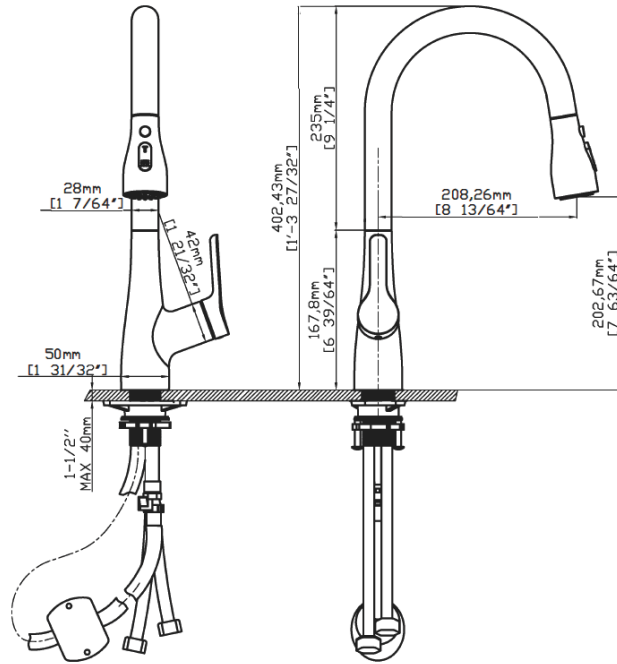

**Viola Kitchen Faucet Pulldown - Brushed Nickel/Chrome/Matte Black Finish**

**Colour Finish**

- Brushed Nickel
- Chrome
- Matte Black

**Model No.**

Viola

**Description**

- Brass construction
- Flexible supply lines
- Comes with pop-up drain with overflow
- Includes Red/Blue indicators

**FLOW**

- Water usage is limited to these maximum flow rates as indicated by the corresponding product markings
- North America: 1.8 gpm max (6.8L/min) at 60psi
- California: 1.8 gpm max (6.8L/min) at 60psi

**CARTRIDGE**

- Ceramic disk cartridge

**STANDARDS**

- Certified to CUPC
- Certified to AB1953
- Certified to NSF/ ANSI 61
- ADA for lever handle

**MAIN LOCATION**

**BRISTOL SINKS**  
56 Firestone Blvd  
London, Ontario  
N5W 6E6