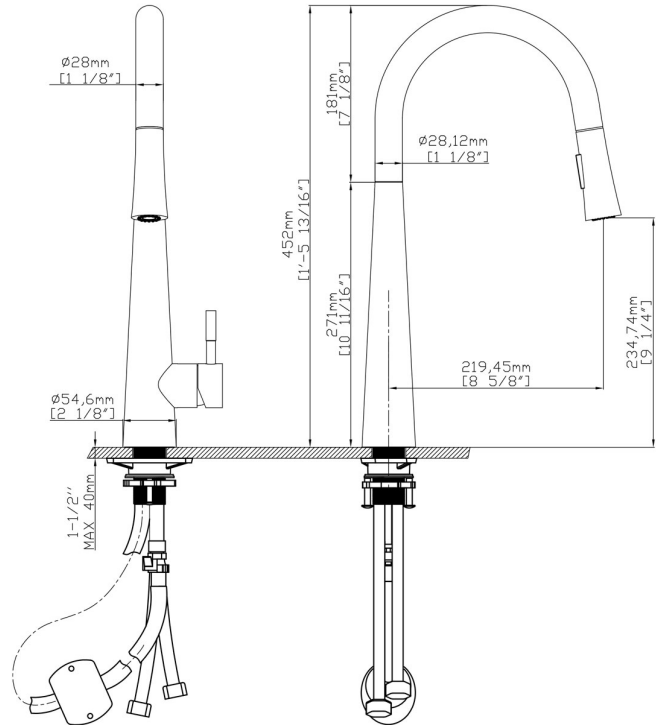

**Floresta Kitchen Faucet Pulldown Brushed Nickel-Chrome-Gold-Matte Black**

**Colour Finish**

- Brushed Nickel
- Chrome
- Gold
- Matte Black

**Model No.**

Floresta

**Description**

- Stainless Steel construction
- Flexible supply lines
- Includes Red/Blue indicators

**FLOW**

- Water usage is limited to these maximum flow rates as indicated by the corresponding product markings
- North America: 1.8 gpm max (6.8L/min) at 60psi
- California: 1.8 gpm max (6.8L/min) at 60psi

**CARTEIDGE**

- Ceramic disk cartridge

**STANDARDS**

- Certified to CUPC
- Certified to AB1953
- Certified to NSF/ ANSI 61
- ADA for lever handle"

**Available accessories**

- Soap Dispenser Stainless Steel
- Soap Dispenser Matte Black