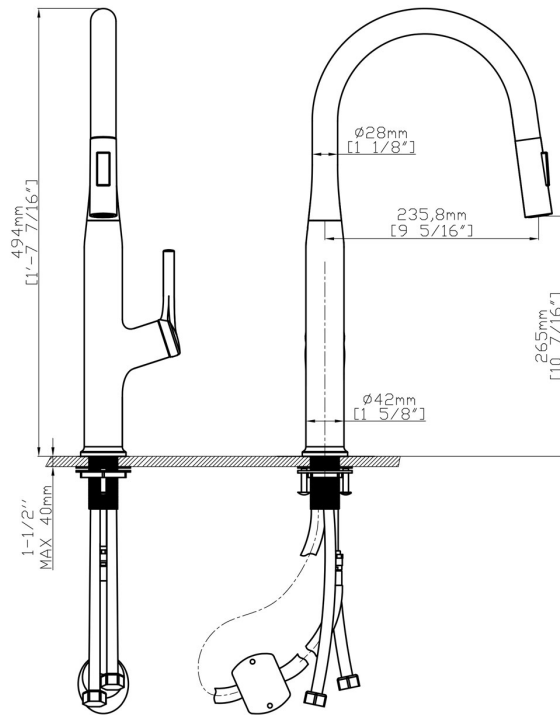

Solano Kitchen Pull-out Faucet- Brushed Nickel-Chrome-Matte Black

**Colour Finish**

- Brushed nickel
- Chrome
- Matte black

**Model No.**

Solano

**Description**

- Brass construction
- Flexible supply lines
- Includes Red/Blue indicators

**FLOW**

- Water usage is limited to these maximum flow rates as indicated by the corresponding product markings
- North America: 1.8 gpm max (6.8L/min) at 60psi
- California: 1.8 gpm max (6.8L/min) at 60psi