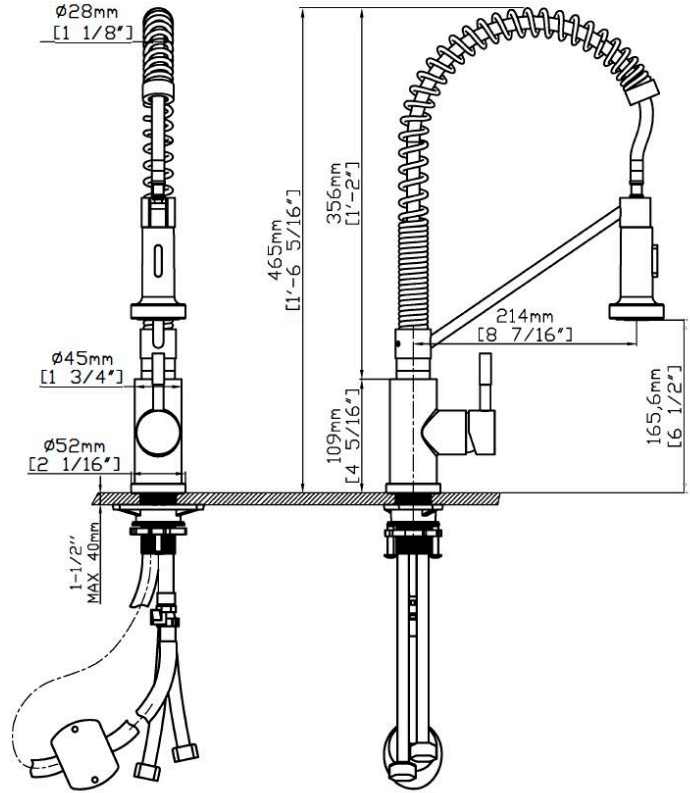

Miranda Kitchen Faucet - Pulldown - Brushed Nickel & Matte Black Finish

Colour Finish

Brushed Nickel
Matte Black

Model No.

Miranda

Description

- Stainless Steel construction
- Flexible supply lines with 3/8" or 9/16" compression fittings
- Includes Red/Blue indicators

FLOW

- Water usage is limited to these maximum flow rates as indicated by the corresponding product markings
- North America: 1.8 gpm max (6.8L/min) at 60psi
- California: 1.8 gpm max (6.8L/min) at 60psi

CARTRIDGE

- Ceramic disk cartridge

STANDARDS

- Certified to CUPC
- Certified to AB1953
- Certified to NSF/ ANSI 61
- ADA for lever handle"

MAIN LOCATION

BRISTOL SINKS
56 Firestone Blvd
London, Ontario
N5W 6E6